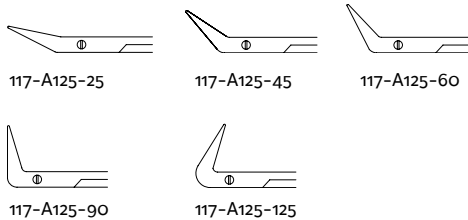

STILLE SuperCut mikrokärlsax | STILLE SuperCut Micro Vascular Scissors

SuperCut micro scissors available in five different blade angles
for fine vascular surgery. Blade length 11 mm.

117-A120-25
117-A121-25

117-A120-45
117-A121-45

117-A120-60
117-A121-60

117-A120-90
117-A121-90

117-A120-125
117-A121-125

117-A120-25	Angled 25°	18 cm 7"
117-A120-45	Angled 45°	18 cm 7"
117-A120-60	Angled 60°	18 cm 7"
117-A120-90	Angled 90°	18 cm 7"
117-A120-125	Angled 125°	18 cm 7"
117-A121-25	Angled 25°	21 cm 8.25 in
117-A121-45	Angled 45°	21 cm 8.25 in
117-A121-60	Angled 60°	21 cm 8.25 in
117-A121-90	Angled 90°	21 cm 8.25 in
117-A121-125	Angled 125°	21 cm 8.25 in

STILLE SuperCut mikrokärlsax | STILLE SuperCut Micro Vascular Scissors

Extra fine blade version of STILLE **SuperCut** vascular micro scissors.
Blade length 7.5 mm.

117-A125-25	Angled 25°	18 cm 7"
117-A125-45	Angled 45°	18 cm 7"
117-A125-60	Angled 60°	18 cm 7"
117-A125-90	Angled 90°	18 cm 7"
117-A125-125	Angled 125°	18 cm 7"

STILLE mikropincett | STILLE Micro Forceps

Well balanced and ergonomic micro forceps of ultra high quality. With tying platform and straight or curved jaws. 0.4 mm tips.

117-B110	117-B111		
117-B110-15	Straight	15 cm 6"	
117-B110-18	Straight	18 cm 7"	
117-B110-21	Straight	21 cm 8.25"	
117-B110-23	Straight	23 cm 9 in	
117-B111-15	Curved	15 cm 6"	
117-B111-18	Curved	18 cm 7"	
117-B111-21	Curved	21 cm 8.25"	